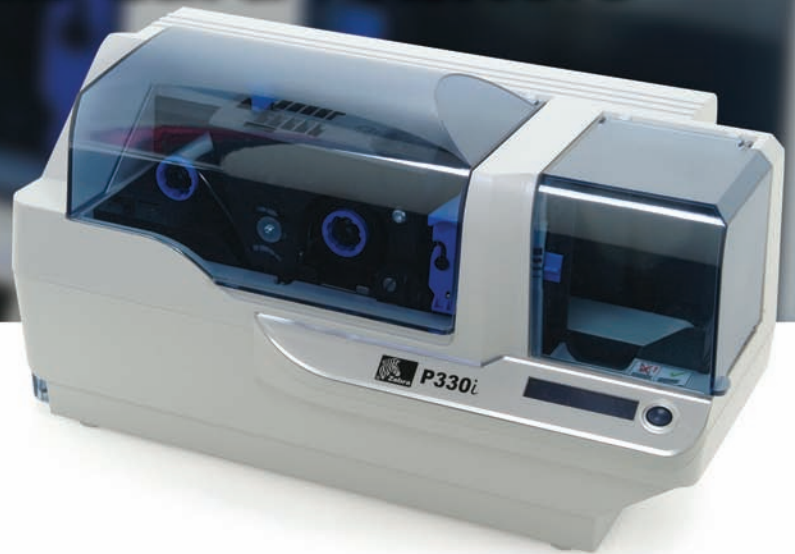

# P330*i* and P330*m* Card Printers

## The Most Reliable & Expandable Card Printer in its Class

The Zebra P330*i* is the latest generation of Zebra's most popular card printer, with tens of thousands of printers installed worldwide. Designed and built for demanding environments, the P330*i* delivers reliability and performance for high-volume card production. Expansion options for networking and card encoding give the P330*i* the flexibility to meet your specific requirements. Affordable and easy to use, the Zebra P330*i* is the new leader in performance card printers. For monochrome-only printing applications and personalization, choose the P330*m* for a lower cost alternative.

### Innovative and Easy-to-Use

- » Easy plug and play USB or USB with Ethernet interface simplifies configuration
- » Printhead bracket opens wide for easy ribbon access
- » 16 character LCD screen for printer status and error reporting messages
- » Translucent card cover allows you to see when supplies are running low and blank cards can be added while printing

### High Performance

- » Vibrant, true-to-life colors
- » High volume card throughput
- » Large capacity card feeder available